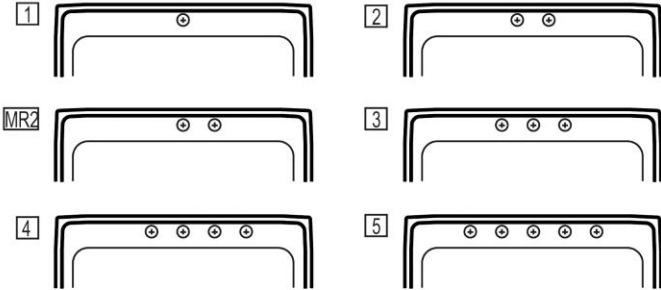

Hole Drilling Configurations:

1-1/2" (38mm) Diameter Faucet Holes on 4" (102mm) Centers

Installation Profile:

Optional Accessories

LKWBG2816SS	Elkay Stainless Steel 26-1/2" x 14-13/16" x 1" Bottom Grid Spec Sheet (PDF)	
CB1713	Elkay Hardwood 13-1/2" x 17" x 1" Cutting Board Spec Sheet (PDF)	
CBS1316	Elkay Hardwood 14-1/2" x 17" x 3/4" Cutting Board Spec Sheet (PDF)	
LK99	Elkay Deluxe 3-1/2" Drain Type 304 Stainless Steel Body Strainer Basket Rubber Seal and Tailpiece Spec Sheet (PDF)	
LKGT1041CR	Elkay Gourmet Single Hole Kitchen Faucet Pull-out Spray and Lever Handle with Hi and Mid-rise Base Options Chrome Spec Sheet (PDF)	