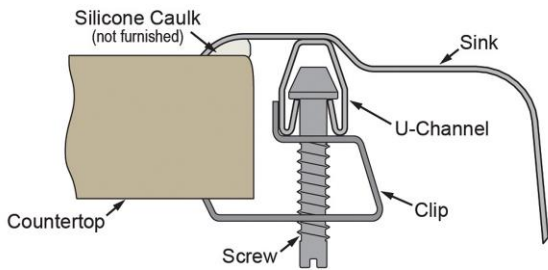

Hole Drilling Configurations:

1-1/2" (38mm) Diameter Faucet Holes on 4" (102mm) Centers

Installation Profile:

Optional Accessories

LKWBG2816SS	Elkay Stainless Steel 26-1/2" x 14-13/16" x 1" Bottom Grid Spec Sheet (PDF)	
CB1713	Elkay Hardwood 13-1/2" x 17" x 1" Cutting Board Spec Sheet (PDF)	
CBS1316	Elkay Hardwood 14-1/2" x 17" x 3/4" Cutting Board Spec Sheet (PDF)	
LK99	Elkay Deluxe 3-1/2" Drain Type 304 Stainless Steel Body Strainer Basket Rubber Seal and Tailpiece Spec Sheet (PDF)	
LKGT1041CR	Elkay Gourmet Single Hole Kitchen Faucet Pull-out Spray and Lever Handle with Hi and Mid-rise Base Options Chrome Spec Sheet (PDF)	