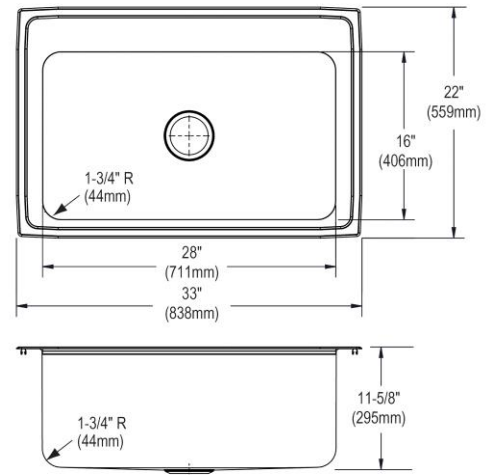

PART: _____ QTY: _____
PROJECT: _____
CONTACT: _____
DATE: _____
NOTES: _____
APPROVAL: _____

In keeping with our policy of continuing product improvement, Elkay reserves the right to change product specifications without notice. Please visit [elkay.com](#) for the most current version of Elkay product specification sheets. This specification describes an Elkay product with design, quality, and functional benefits to the user. When making a comparison of other producers' offerings, be certain these features are not overlooked.